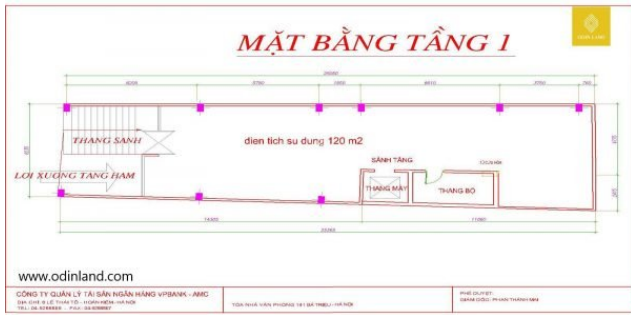

141 BA TRIEU BUILDING

Highlights

Located near the vibrant commercial center

Is a standard, modern Grade C building.

Factsheets

Grade: **Grade C**

Last updated on: 12/04/2024

The data is for reference only at the time of update.

Available spaces

Floor plan 1

Floor plan 3

View on map

Hà Nội

Address: Tầng 3B, Tòa nhà Sông Đà, Phạm Hùng, Nam Từ Liêm

Phone: [024.66609700](tel:024.66609700)-
[0937967700](tel:0937967700)

Email: info@odinland.vn