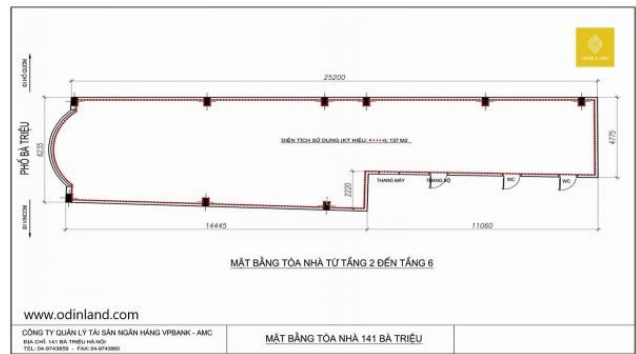

Floor plan 3

View on map

Hà Nội

Address: Tầng 3B, Tòa nhà Sông Đà, Phạm Hùng, Nam Từ Liêm

Phone: [024.66609700](tel:024.66609700)-
[0937967700](tel:0937967700)

Email: info@odinland.vn

Đà Nẵng

Address: Tầng 5, 167 Phan Châu Trinh, Đà Nẵng

Phone: [02363555919](tel:02363555919) -
[0933.248.000](tel:0933.248.000)

Email: mt.dna@odinland.com

Hồ Chí Minh

Address: Tầng 6, Tòa nhà HBT, 458 Hai Bà Trưng, Quận 1

Phone: [02822677700](tel:02822677700) -
[0933248000](tel:0933248000)

Email: hcm@odinland.vn