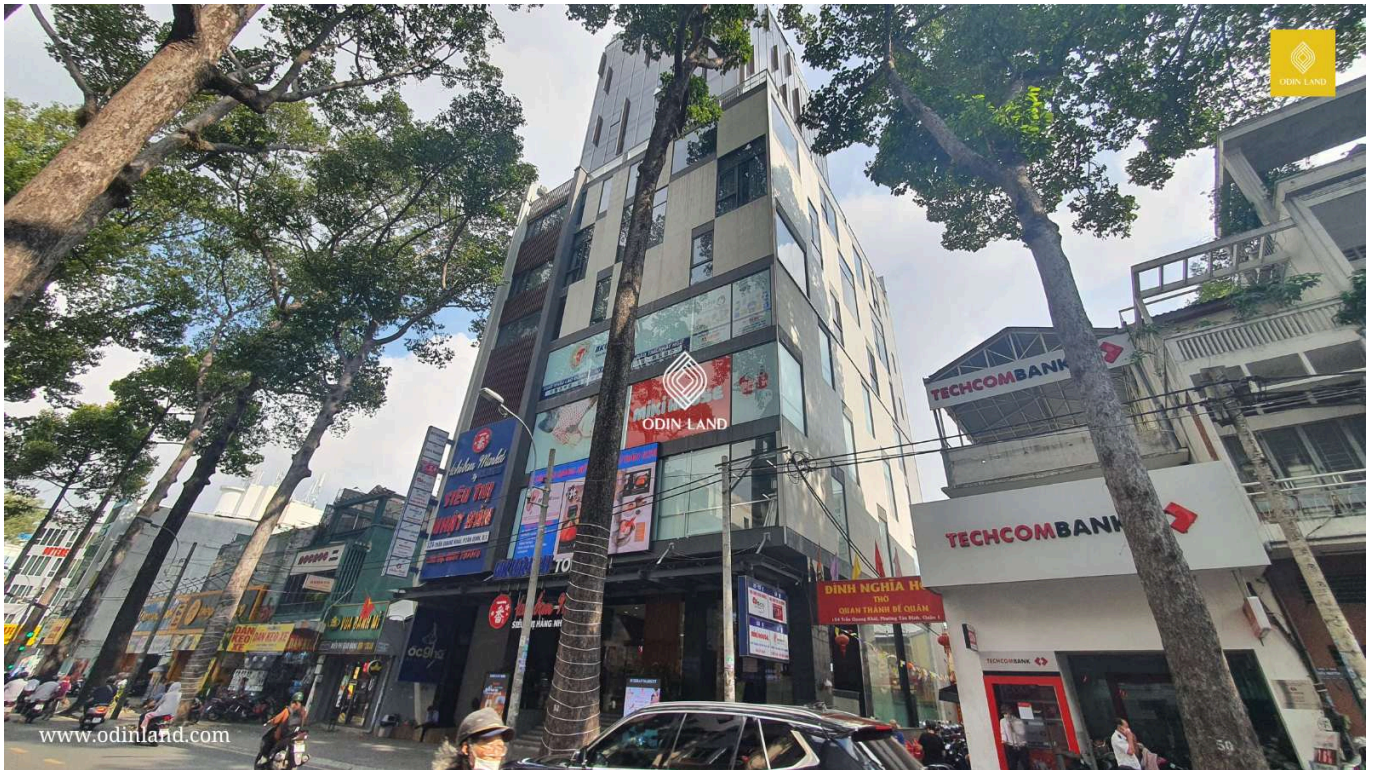

AKURUHI TOWER

Highlights

Prime location on Tran Quang Khai street.

The building is designed according to environmental friendly standards.

Equipment and facilities are of quality standard of Grade B building.