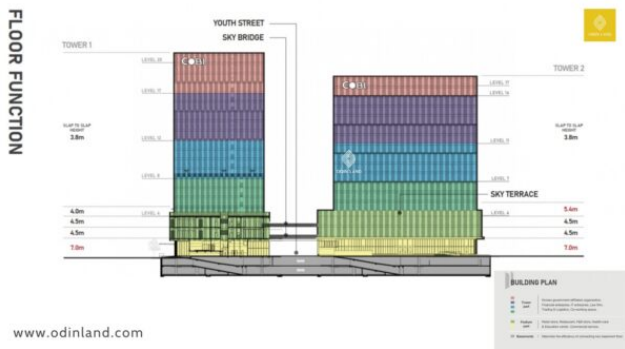

COBI TOWER I & II

Highlights

Prime location, avoid rush hour traffic jam

Modern design but still Asian style

Modern and comfortable equipment

Factsheets

Grade: **Grade B**

Last updated on: 18/10/2023

The data is for reference only at the time of update.

Available spaces

Floor Function of Cobi Tower I & II

Welcome Hall and Youth Street

Office area and Sky Terrace

View on map

Hà Nội

Address: Tầng 3B, Tòa nhà Sông Đà, Phạm Hùng, Nam Từ Liêm