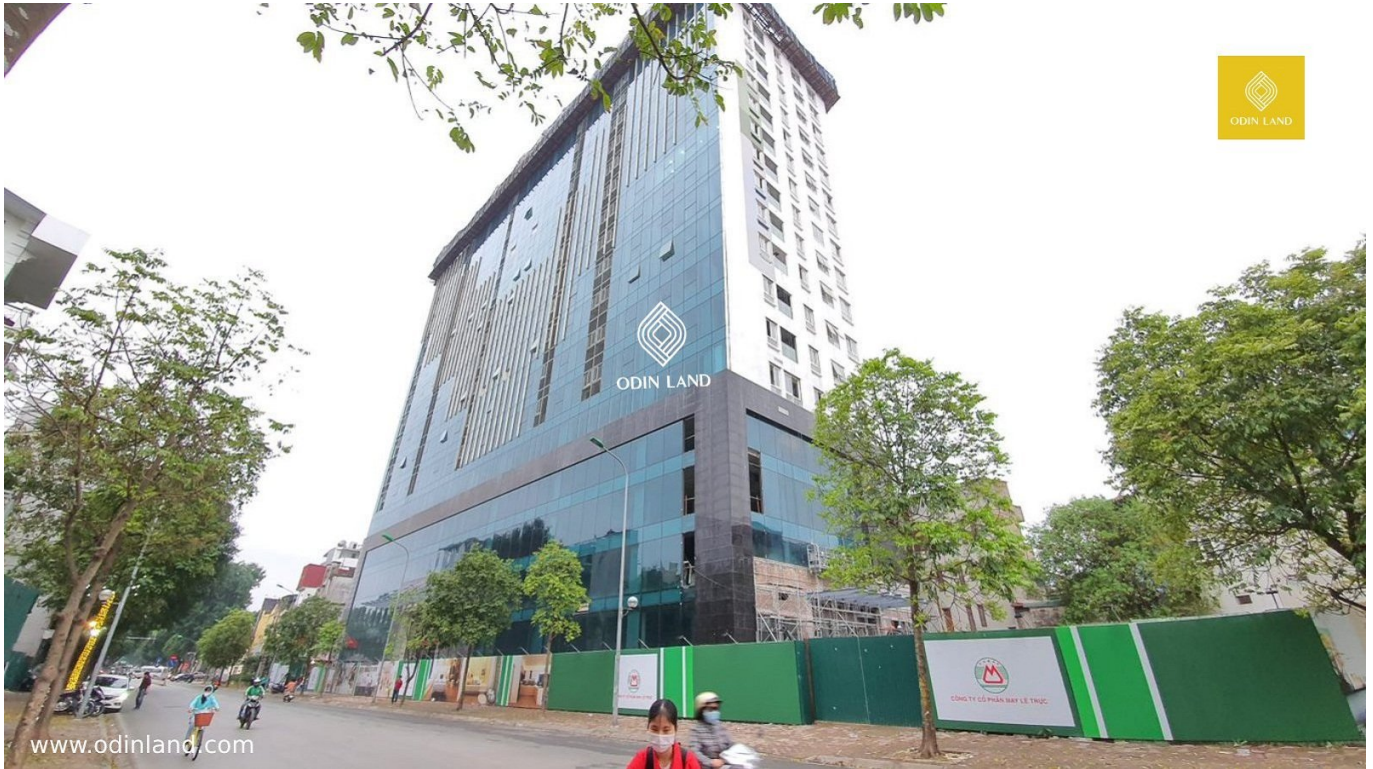

CONTACT DETAIL

Dao My Thao - Senior Consultants

Phone: 0933.248.000 - Email: admin.hn@odinland.vn

DISCOVERY CENTRAL BUILDING

Highlights

Located at the "rare diamond" location of the capital.

The ONLY project in Hanoi that has an expensive and rare view.

Outstanding high-class utility service system

Enjoy the privilege of privacy, absolute safety.

The most attractive residential and investment project in Ba Dinh district in the period of 2021.

Factsheets