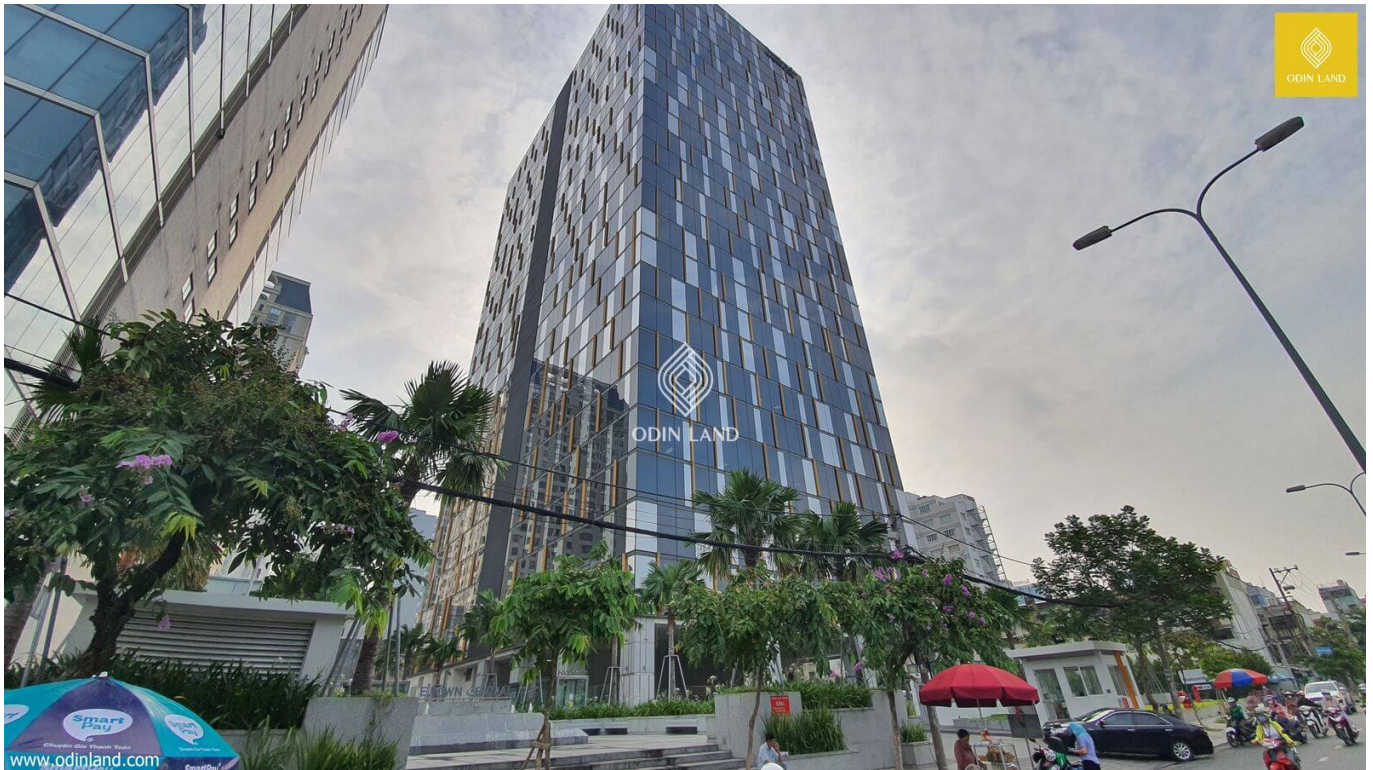

ETOWN CENTER

Highlights

Grade A office for lease in district 4 area

Located on Doan Van Bo route - a key route of District 4

Good service quality, located near the financial center of District 1

Factsheets