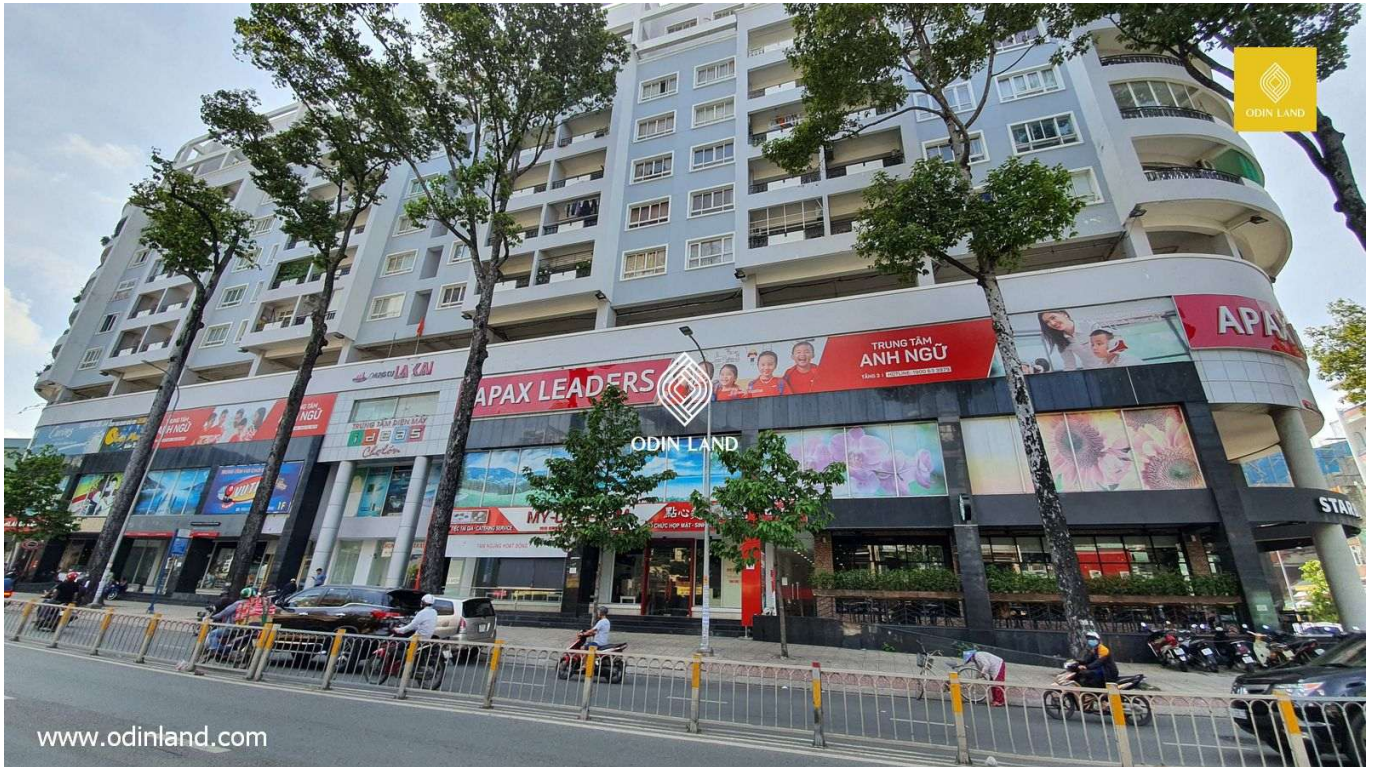

LAKAI BUILDING

Highlights

Located in what is considered one of the busiest areas in Saigon.

Located in the "golden radius" of the city center.

The project is a complex of apartments, commercial centers and offices for rent.