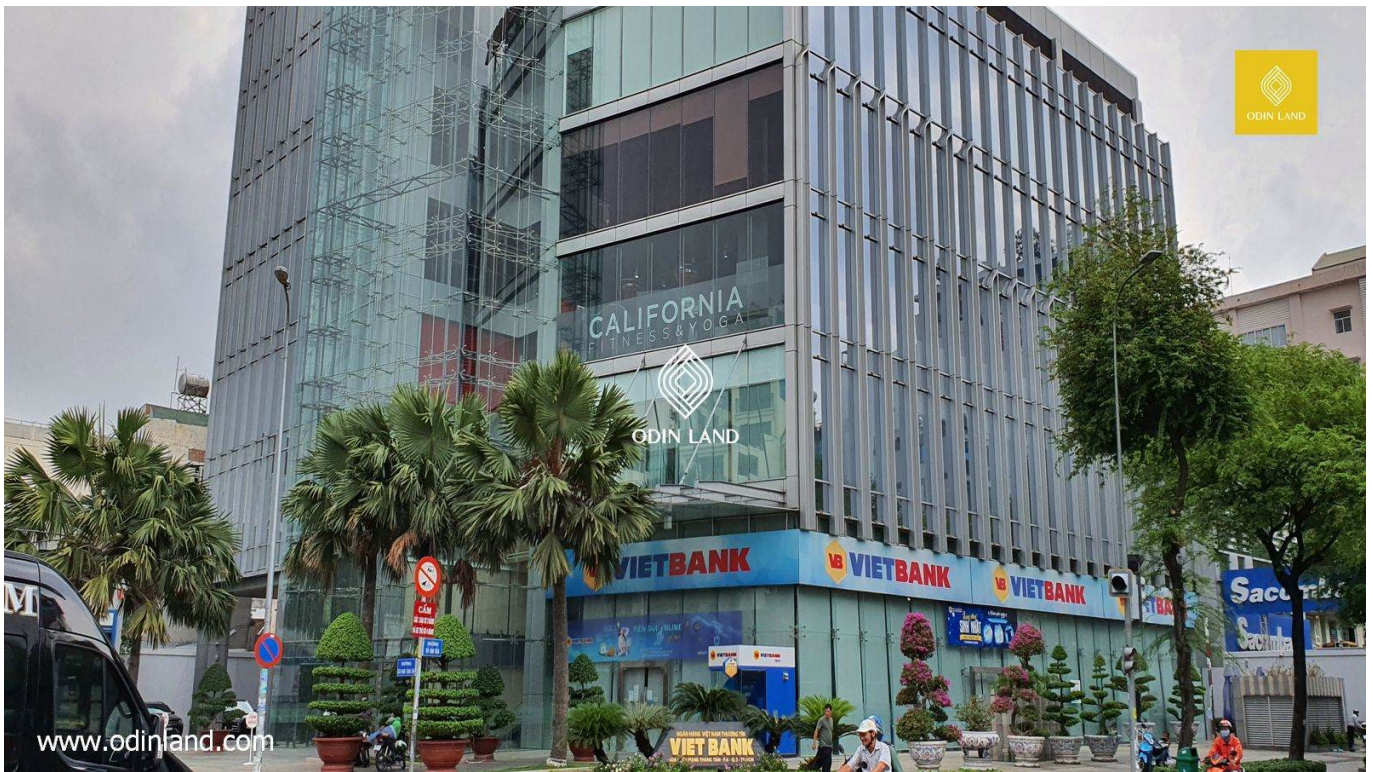

LIM TOWER 2

Highlights

Located at the road connecting District 1 and District 3.

Good office for rent in the central area.

Modern design according to Grade A office for lease.

Factsheets

Grade: **Grade A**

Last updated on: 18/10/2023

The data is for reference only at the time of update.

Facilities

VietBank Bank on the ground floor

California Fitness & Yoga Center 3, 4, 5 floors

Three spacious garage

View on map

Hà Nội

Address: Tầng 3B, Tòa nhà Sông Đà, Phạm Hùng, Nam Từ Liêm