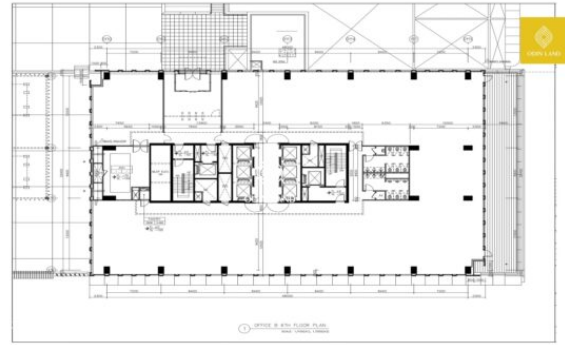

Floor plan 7-21 tower B

Floor plan 7-21 tower A

Floor plan 6 tower A

Floor plan 6 tower B

View on map

Hà Nội

Address: Tầng 3B, Tòa nhà Sông Đà, Phạm Hùng, Nam Từ Liêm

Phone: [024.66609700](tel:024.66609700) - [0937967700](tel:0937967700)