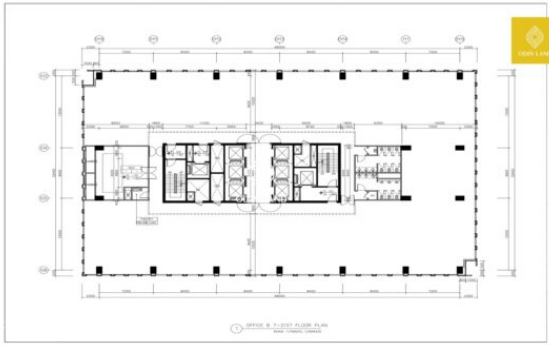

Floor plan 7-21 tower B

Floor plan 7-21 tower A

Floor plan 6 tower A

Floor plan 6 tower B

View on map

Hà Nội

Address: Tầng 3B, Tòa nhà Sông Đà, Phạm Hùng, Nam Từ Liêm

Phone: [024.66609700](tel:024.66609700) - [0937967700](tel:0937967700)