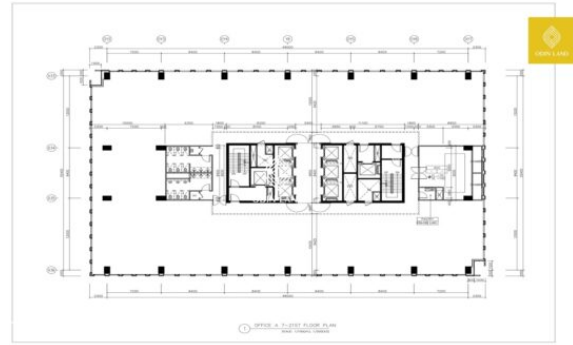

Floor plan 7-21 tower B

Floor plan 7-21 tower A

Floor plan 6 tower A

Floor plan 6 tower B

View on map

Hà Nội

Address: Tầng 3B, Tòa nhà Sông Đà, Phạm Hùng, Nam Từ Liêm

Phone: [024.66609700](tel:024.66609700) - [0937967700](tel:0937967700)