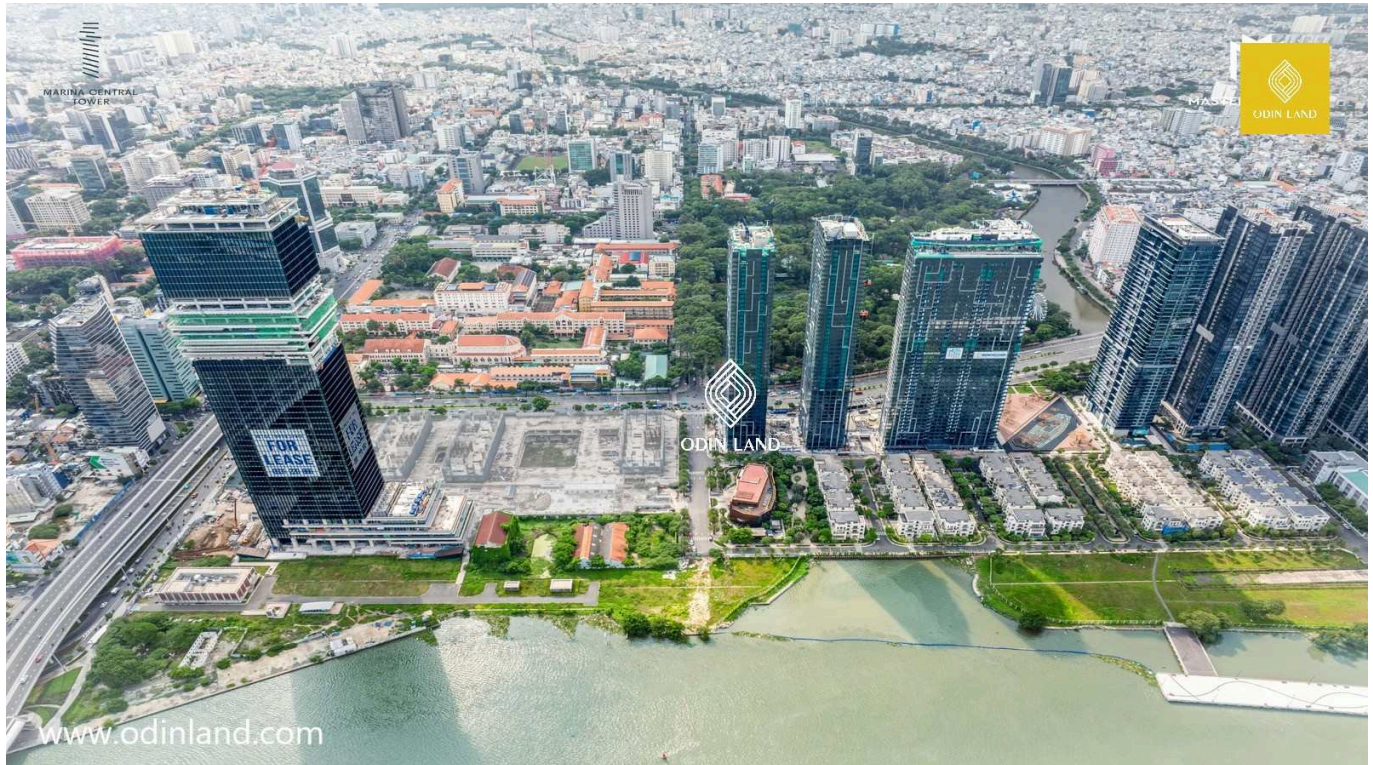

## MARINA CENTRAL TOWER

### Highlights

Located at the only "diamond" location of District 1.

Raise the standard of a high-class complex apartment building with its own unique design and architecture.

Utilities and services are rated A+.