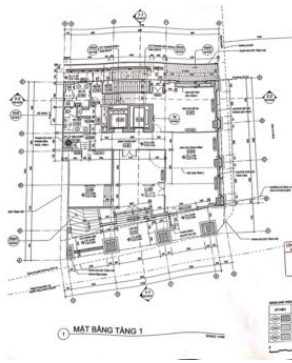

Last updated on: 18/10/2023

The data is for reference only at the time of update.

Available spaces

Layout of the first floor

Layout of the second floor

View on map

Hà Nội

Address: Tầng 3B, Tòa nhà Sông Đà, Phạm Hùng, Nam Từ Liêm