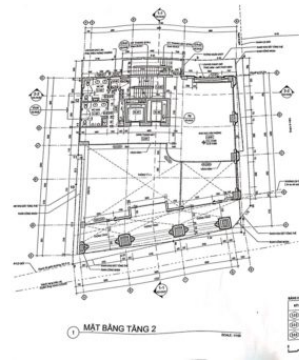

Last updated on: 18/10/2023

The data is for reference only at the time of update.

Available spaces

Layout of the first floor

Layout of the second floor

View on map

Hà Nội

Address: Tầng 3B, Tòa nhà Sông Đà, Phạm Hùng, Nam Từ Liêm