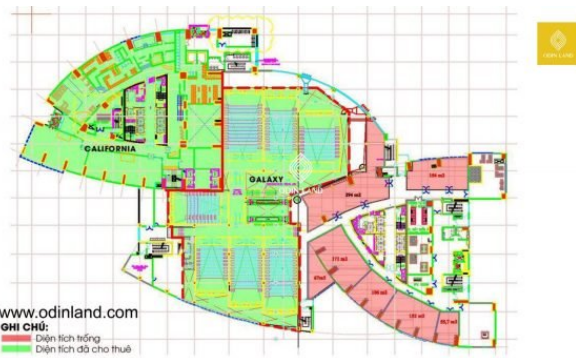

MIPEC RIVERSIDE BUILDING

Highlights

Located in a prime location at 3 street sides: Long Bien 1, Long Bien 2, De Ngoc Thuy.

Mipec Riverside is designed according to the model of a modern and high-class commercial complex

Classy design towards airy and luxurious space

Factsheets

Grade: **Grade B**

Last updated on: 18/10/2023

The data is for reference only at the time of update.

Available spaces

Map of floor 6

Facilities