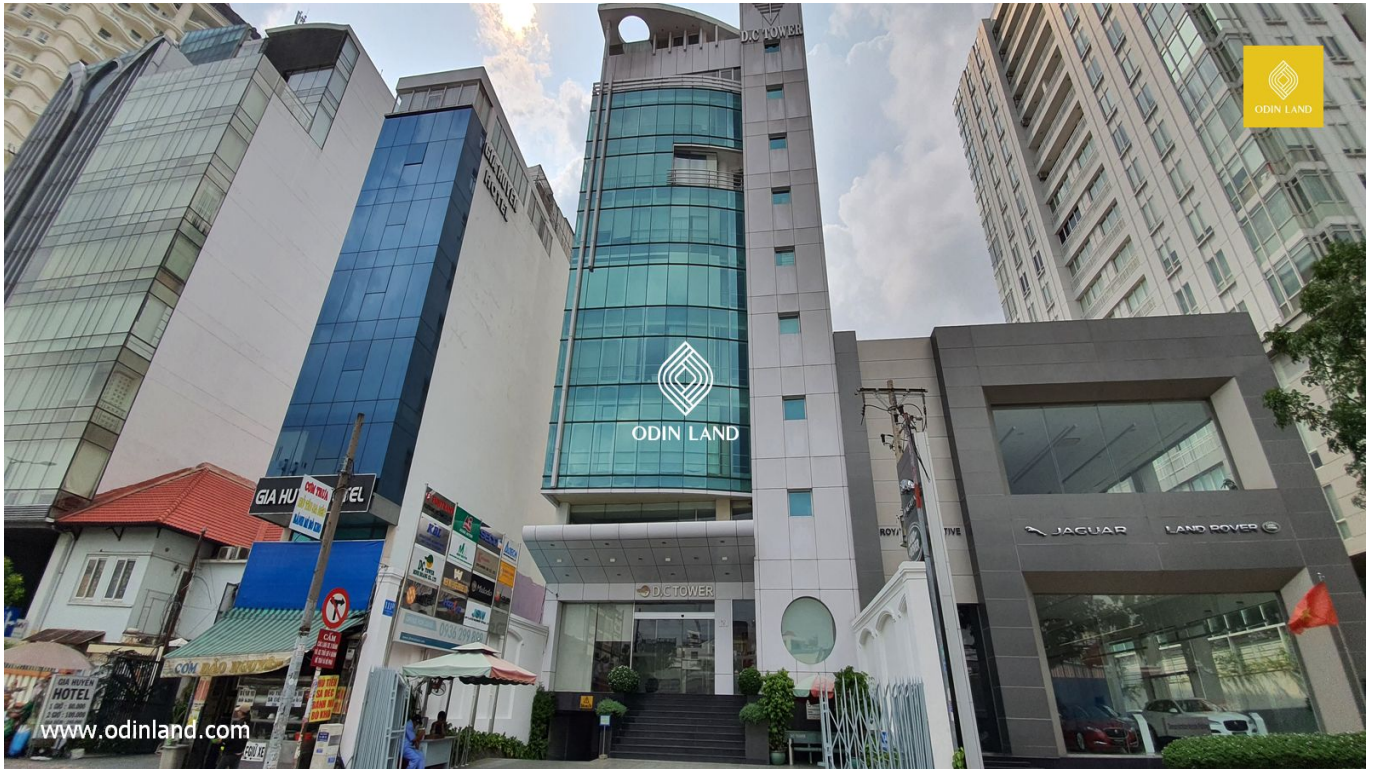

## DC TOWER

### Highlights

Grade C office for lease with luxury and modern design

The brick floor in harmony with the color of the office

Located on Ly Chinh Thang Street and convenient to move to other districts