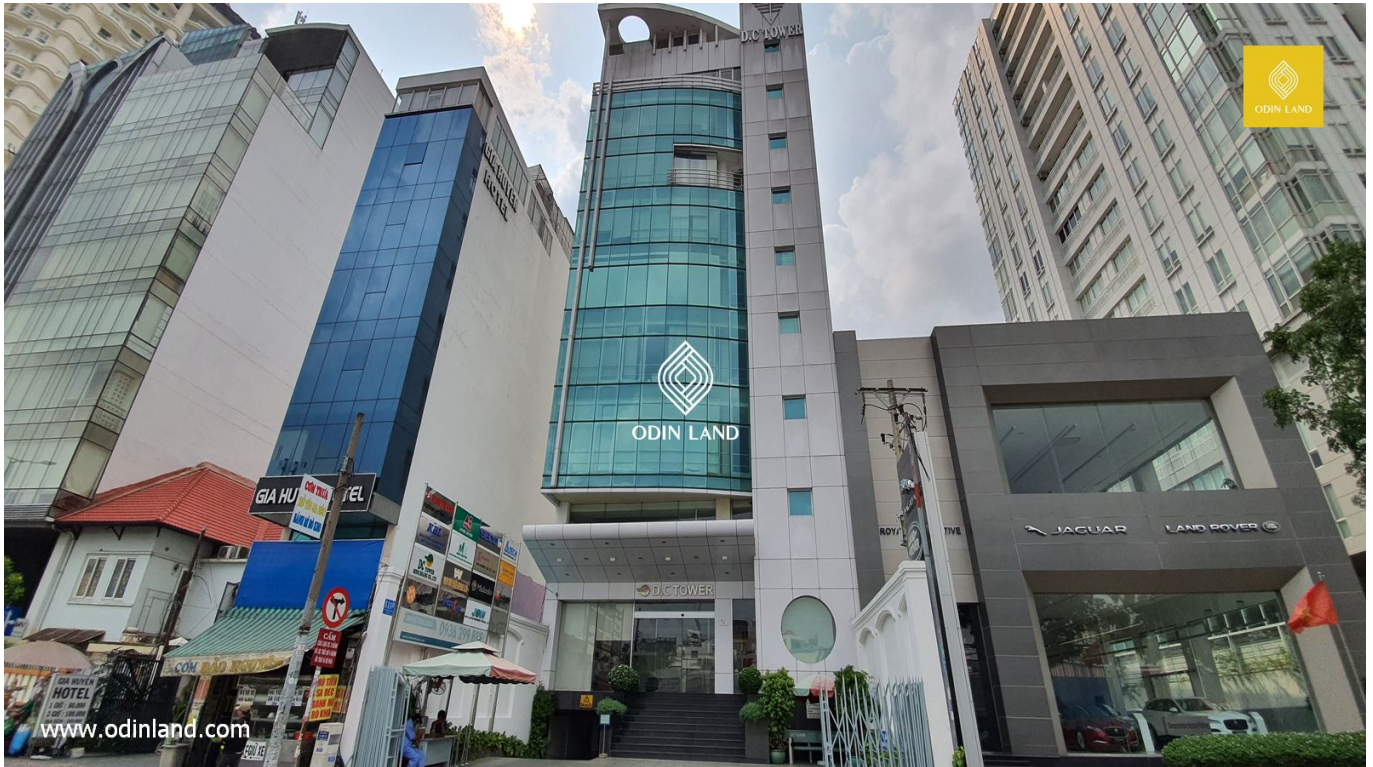

## DC TOWER

### Highlights

Grade C office for lease with luxury and modern design

The brick floor in harmony with the color of the office

Located on Ly Chinh Thang Street and convenient to move to other districts