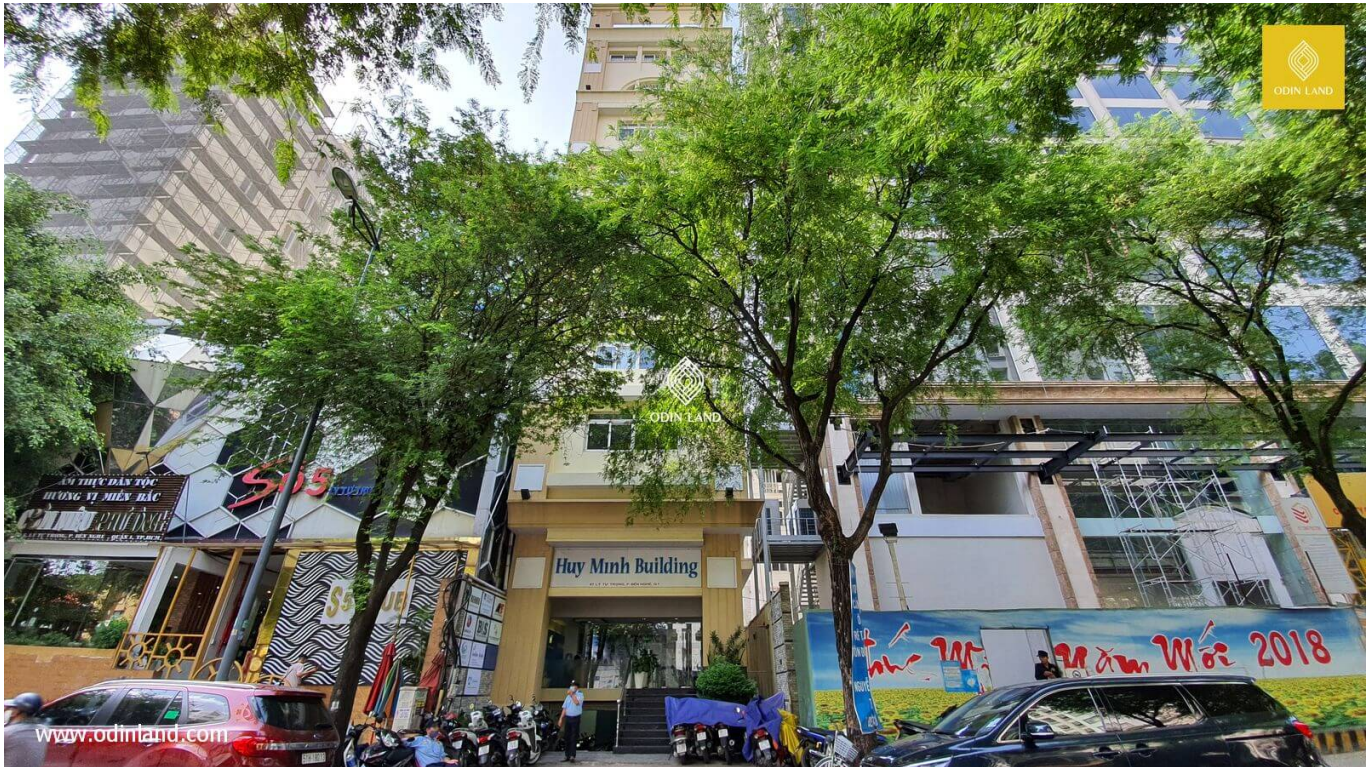

HUY MINH BUILDING

Highlights

Located on Ly Tu Trong Street - one of the essential roads in District 1

Belong to the chain of Grade C offices for lease in District 1

Factsheets

Grade: **Grade C**

Last updated on: 26/10/2023