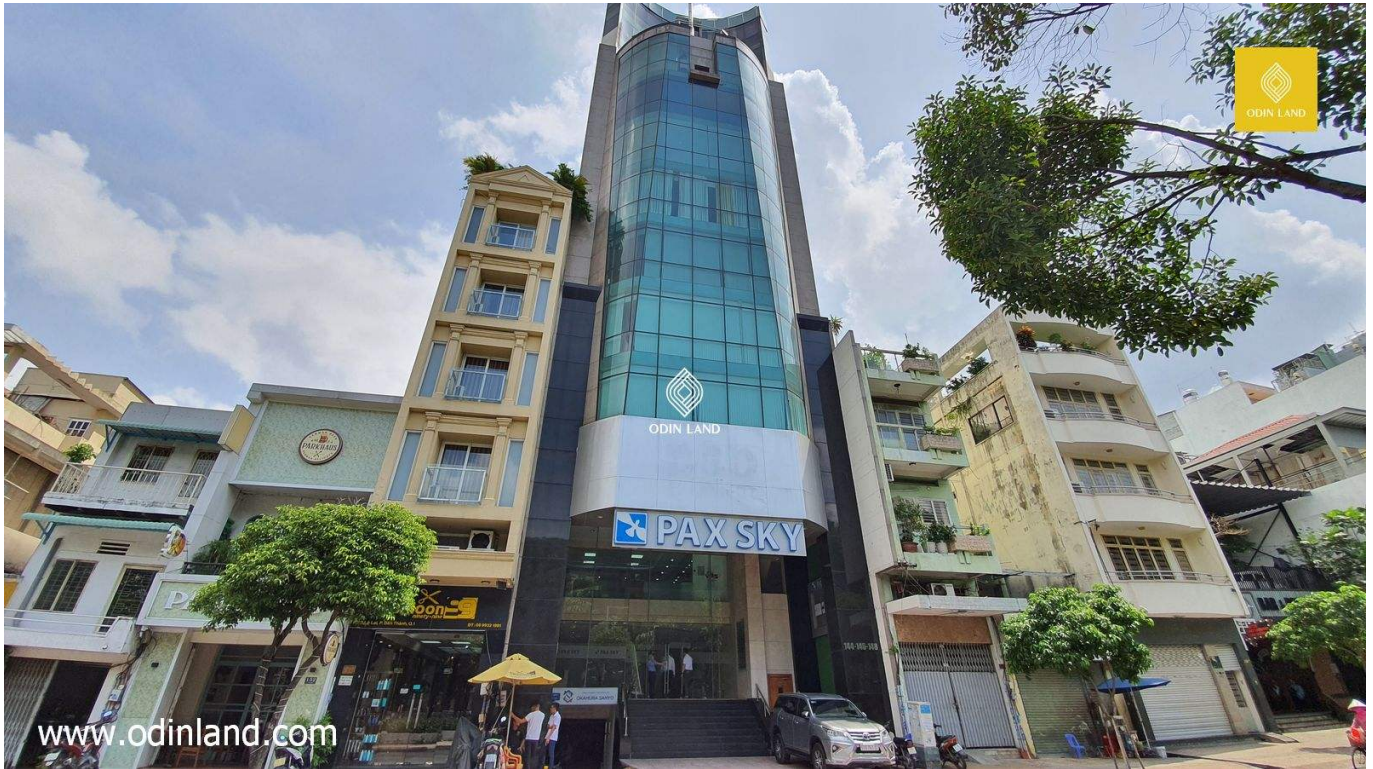

**CONTACT DETAIL****Dao My Thao** - Senior Consultants

Phone: 0933.248.000 - Email: admin.hn@odinland.vn

**PAX SKY LE LAI BUILDING****Highlights**

Located at "golden" location - right in the economic and financial center of Ho Chi Minh city.