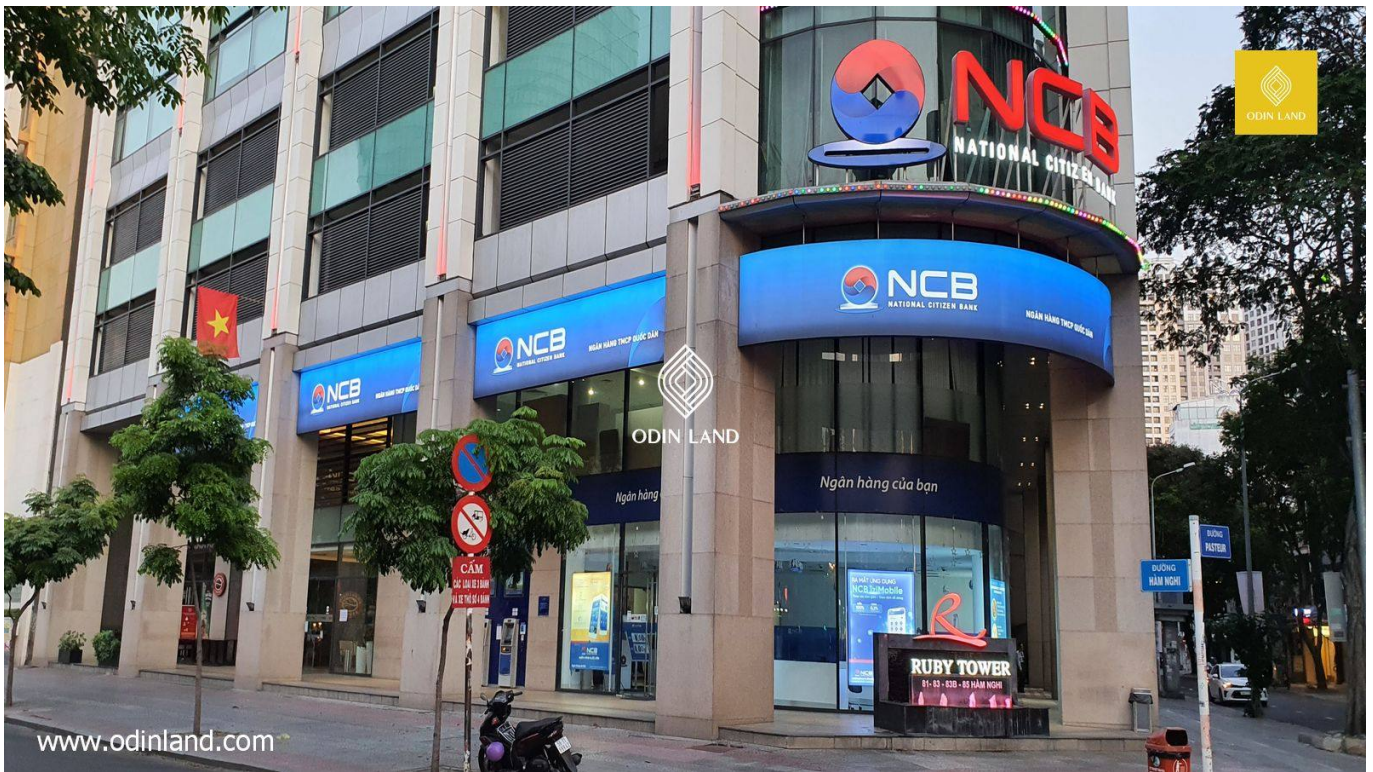

## RUBY TOWER

### Highlights

Located at 2 fronts of Ham Nghi - Pasteur street

Grade B office for lease at reasonable price in the central area

Diverse rental area with modern design