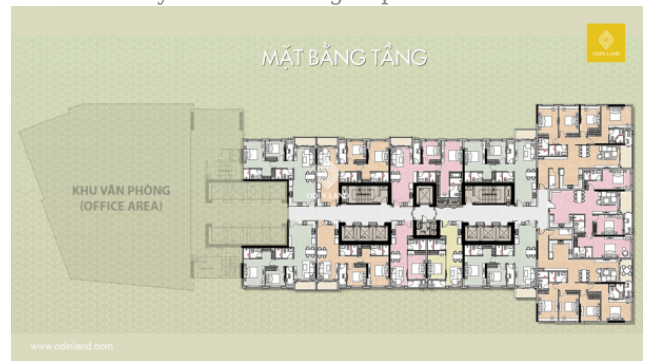

### Available spaces

Picture of the entire Saigon Pearl Building

Layout of building Ruby Tower 1

Layout of building Ruby Tower 2

Layout of building Sapphire Tower 1

Layout of building Sapphire Tower 2

Layout of building Topaz Tower 1

Layout of building Topaz Tower 2

Layout of building Opal Tower

View on map

**Hà Nội**

**Address:** Tầng 3B, Tòa nhà Sông

**Đà Nẵng**

**Address:** Tầng 5, 167 Phan Châu

**Hồ Chí Minh**