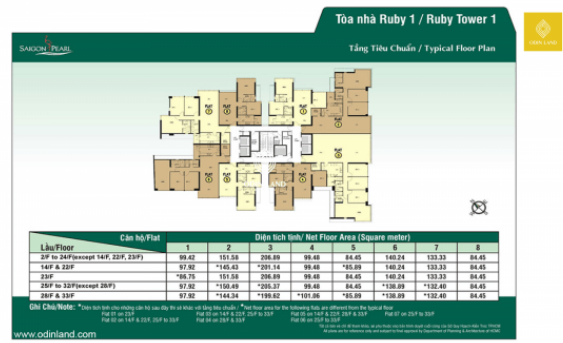

Fully equipped with convenient services

Factsheets

Grade: **Grade B**

Last updated on: 18/10/2023

The data is for reference only at the time of update.

Available spaces

Picture of the entire Saigon Pearl Building

Layout of building Ruby Tower 1

Layout of building Ruby Tower 2

Layout of building Sapphire Tower 1

Layout of building Sapphire Tower 2

Layout of building Topaz Tower 1

Layout of building Topaz Tower 2

Layout of building Opal Tower