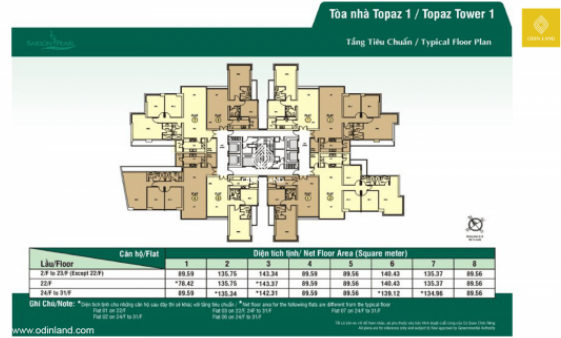

### Available spaces

Picture of the entire Saigon Pearl Building

Layout of building Ruby Tower 1

Layout of building Ruby Tower 2

Layout of building Sapphire Tower 1

Layout of building Sapphire Tower 2

Layout of building Topaz Tower 1

Layout of building Topaz Tower 2

Layout of building Opal Tower

View on map

**Hà Nội**

**Address:** Tầng 3B, Tòa nhà Sông

**Đà Nẵng**

**Address:** Tầng 5, 167 Phan Châu

**Hồ Chí Minh**