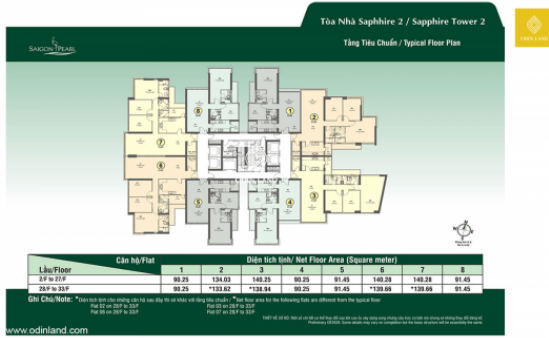

### Available spaces

Picture of the entire Saigon Pearl Building

Layout of building Ruby Tower 1

Layout of building Ruby Tower 2

Layout of building Sapphire Tower 1

Layout of building Sapphire Tower 2

Layout of building Topaz Tower 1

Layout of building Topaz Tower 2

Layout of building Opal Tower

View on map

**Hà Nội**

**Address:** Tầng 3B, Tòa nhà Sông

**Đà Nẵng**

**Address:** Tầng 5, 167 Phan Châu

**Hồ Chí Minh**