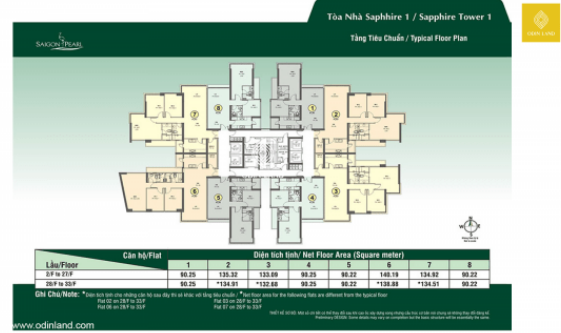

### Available spaces

Picture of the entire Saigon Pearl Building

Layout of building Ruby Tower 1

Layout of building Ruby Tower 2

Layout of building Sapphire Tower 1

Layout of building Sapphire Tower 2

Layout of building Topaz Tower 1

Layout of building Topaz Tower 2

Layout of building Opal Tower

View on map

**Hà Nội**

**Address:** Tầng 3B, Tòa nhà Sông

**Đà Nẵng**

**Address:** Tầng 5, 167 Phan Châu

**Hồ Chí Minh**