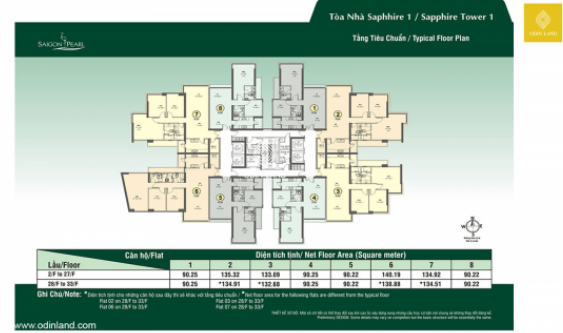

Fully equipped with convenient services

Factsheets

Grade: **Grade B**

Last updated on: 18/10/2023

The data is for reference only at the time of update.

Available spaces

Picture of the entire Saigon Pearl Building

Layout of building Ruby Tower 1

Layout of building Ruby Tower 2

Layout of building Sapphire Tower 1

Layout of building Sapphire Tower 2

Layout of building Topaz Tower 1

Layout of building Topaz Tower 2

Layout of building Opal Tower