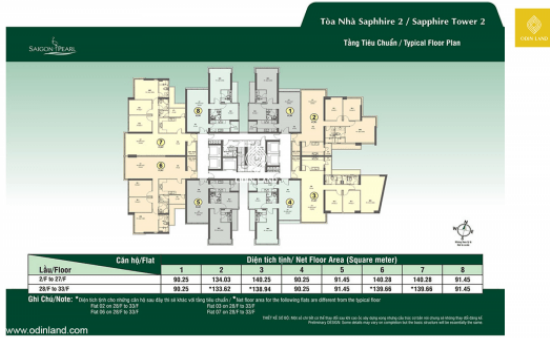

Fully equipped with convenient services

Factsheets

Grade: **Grade B**

Last updated on: 18/10/2023

The data is for reference only at the time of update.

Available spaces

Picture of the entire Saigon Pearl Building

Layout of building Ruby Tower 1

Layout of building Ruby Tower 2

Layout of building Sapphire Tower 1

Layout of building Sapphire Tower 2

Layout of building Topaz Tower 1

Layout of building Topaz Tower 2

Layout of building Opal Tower