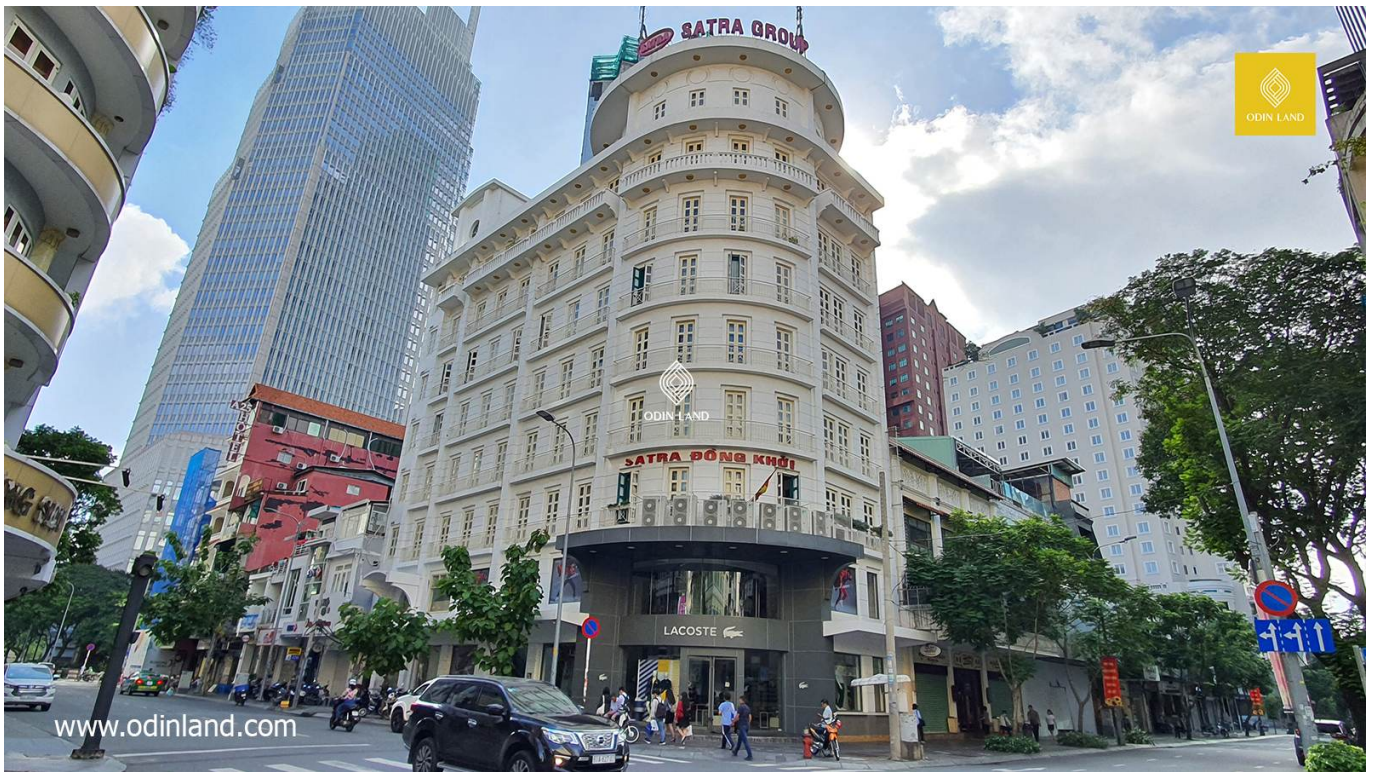

SATRA BUILDING DONG KHOI

Highlights

Prime location on Dong Khoi route.

Classic and contemporary design makes a big impression.

The premises are wide and airy.

Factsheets

Grade: **Grade B**

Last updated on: 26/10/2023