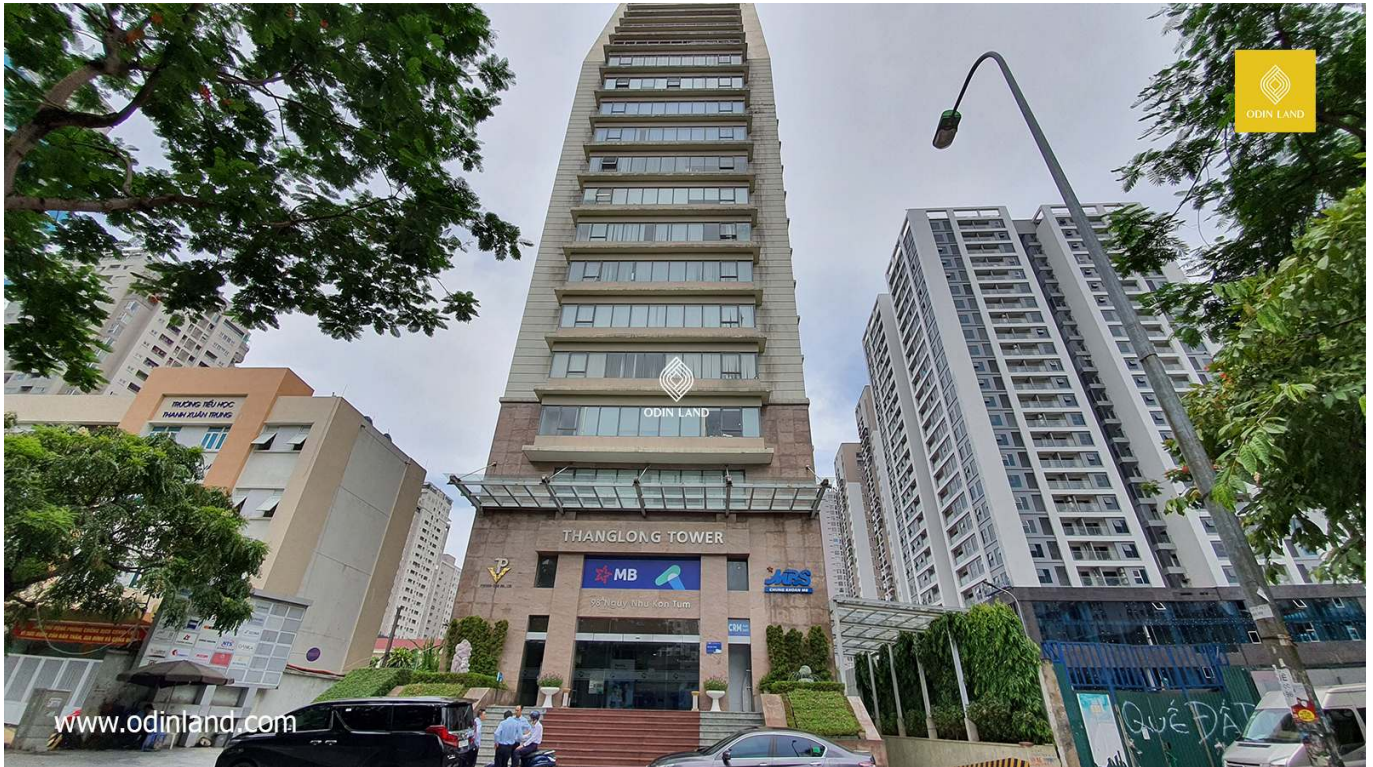

THANG LONG TOWER

Highlights

The prime location attracts many tenants.

Classic, elegant design.

Professional utilities and services.

Factsheets

Grade: **Grade B**

Last updated on: 31/05/2023