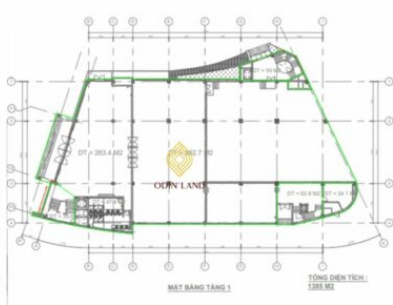

THE MANOR LAO CAI

Highlights

Design inspiration is bold feng shui with terraced fields.

Modern in design thinking as well as investment to create new urban areas.

Available spaces

www.odinland.com

1st floor plan of The Manor Palace building

www.odinland.com

2nd floor plan of The Manor Palace building

www.odinland.com

3rd floor plan of The Manor Palace building

www.odinland.com

The Manor Tower's 1st floor plan

www.odinland.com

The Manor Tower's 2nd floor plan