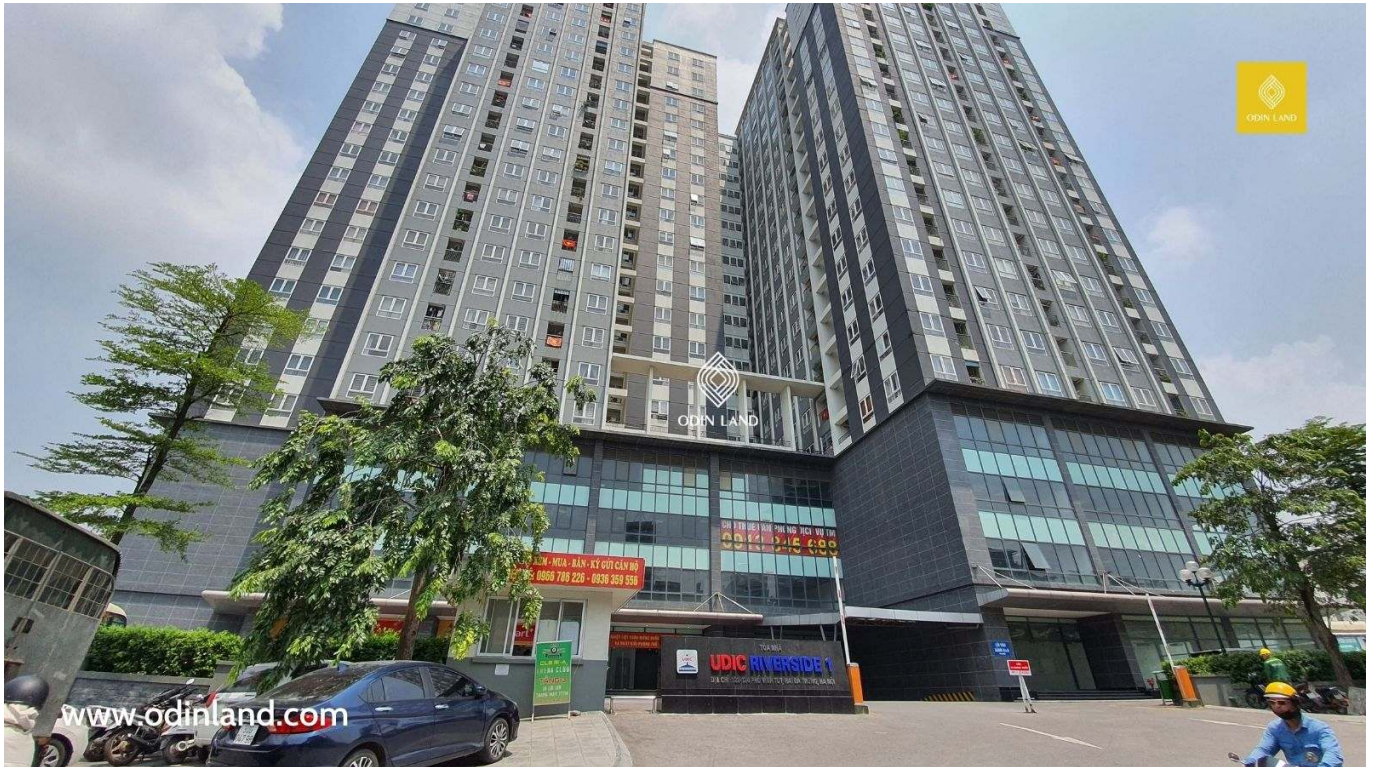

UDIC RIVERSIDE BUILDING

Highlights

Convenient traffic location at the foot of Vinh Tuy bridge, the Southeast gateway of Hanoi.

Building with competitive rent in the same area

Factsheets

Grade: **Grade A**

Last updated on: 18/10/2023