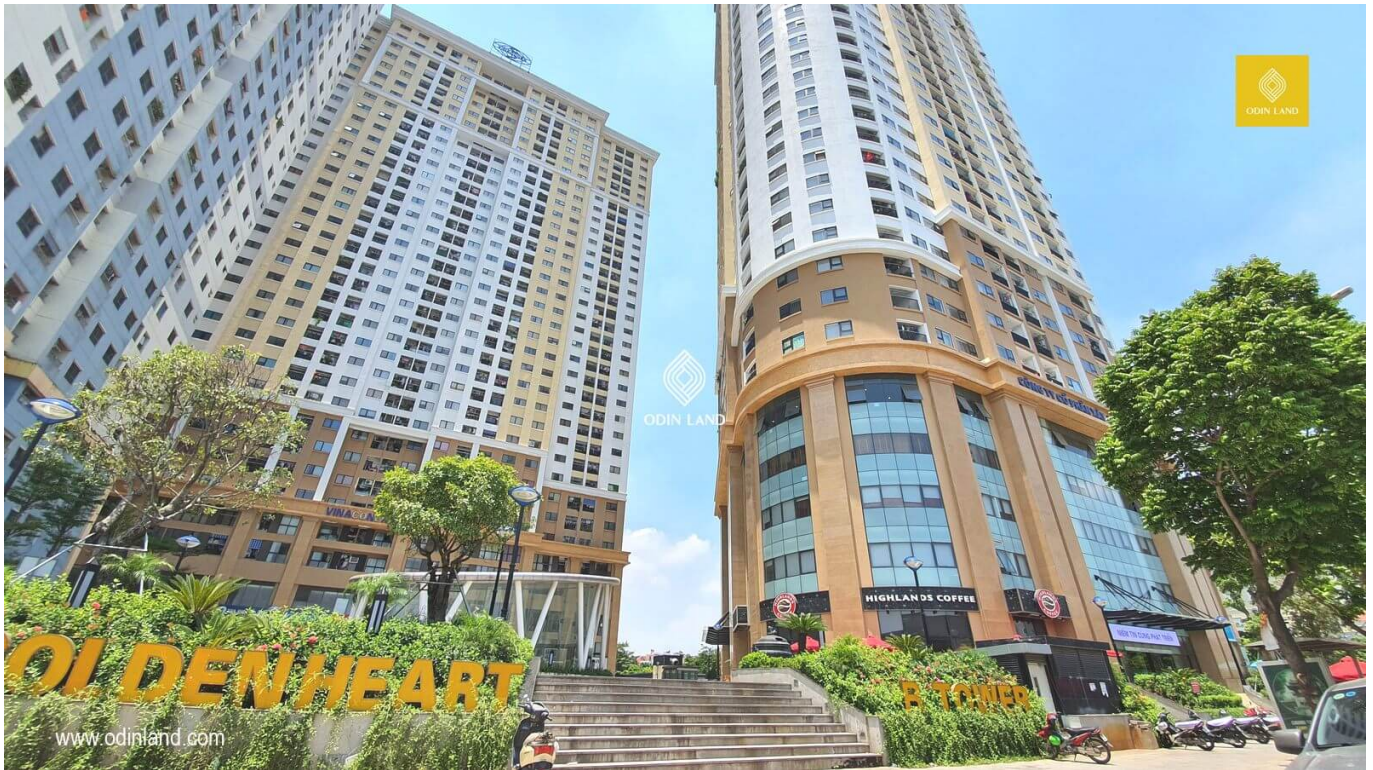

VC2 GOLDEN HEART TOWER

Highlights

Unique design with triangular building

Invest in modern and high-class facilities and equipment

Prime location in Hoang Mai district, easy to move to Nguyen Xien, Giai Phong, Linh Dam,...