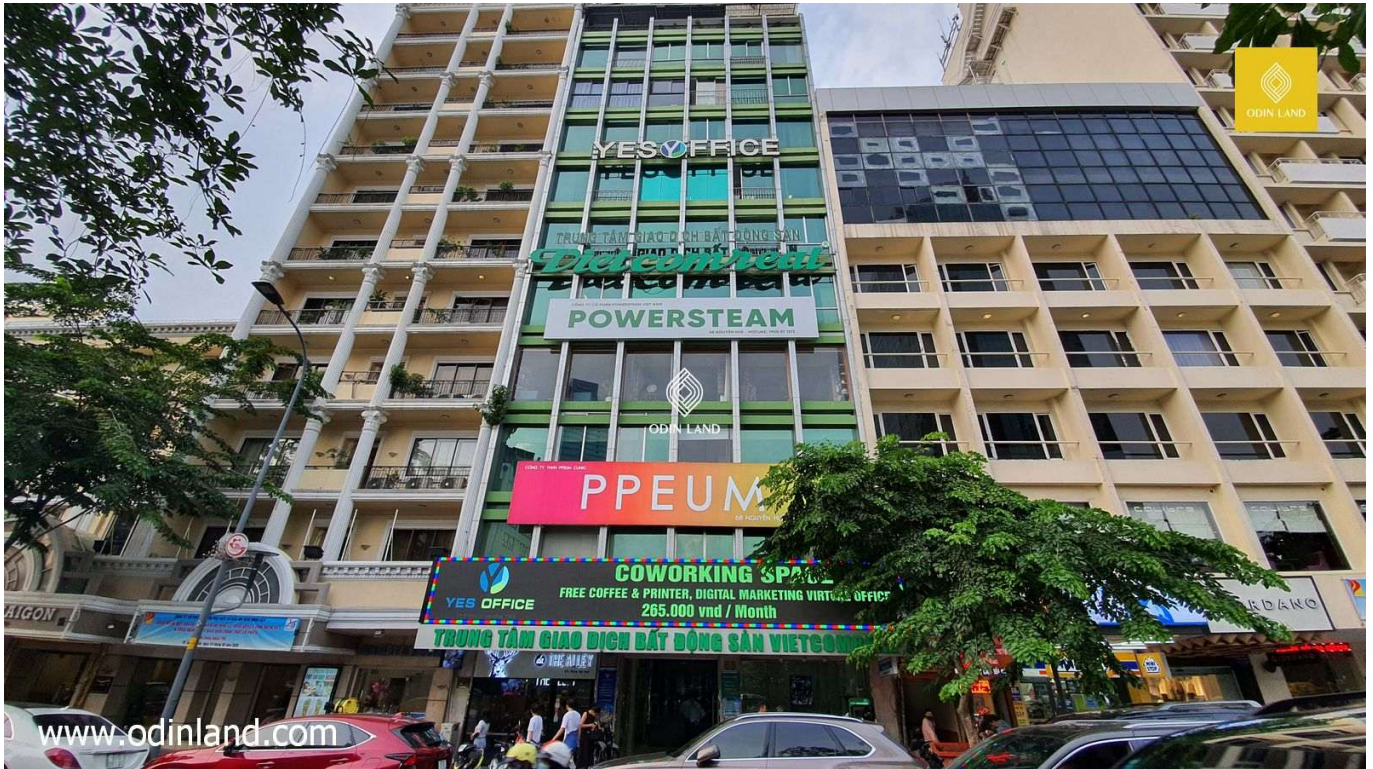

**CONTACT DETAIL****Dao My Thao** - Senior Consultant

Phone: 0933.248.000 - Email: admin.hcm@odinland.vn

**VIETCOMREAL BUILDING****Highlights**

Possessing a prime location - right next to Nguyen Hue pedestrian street.