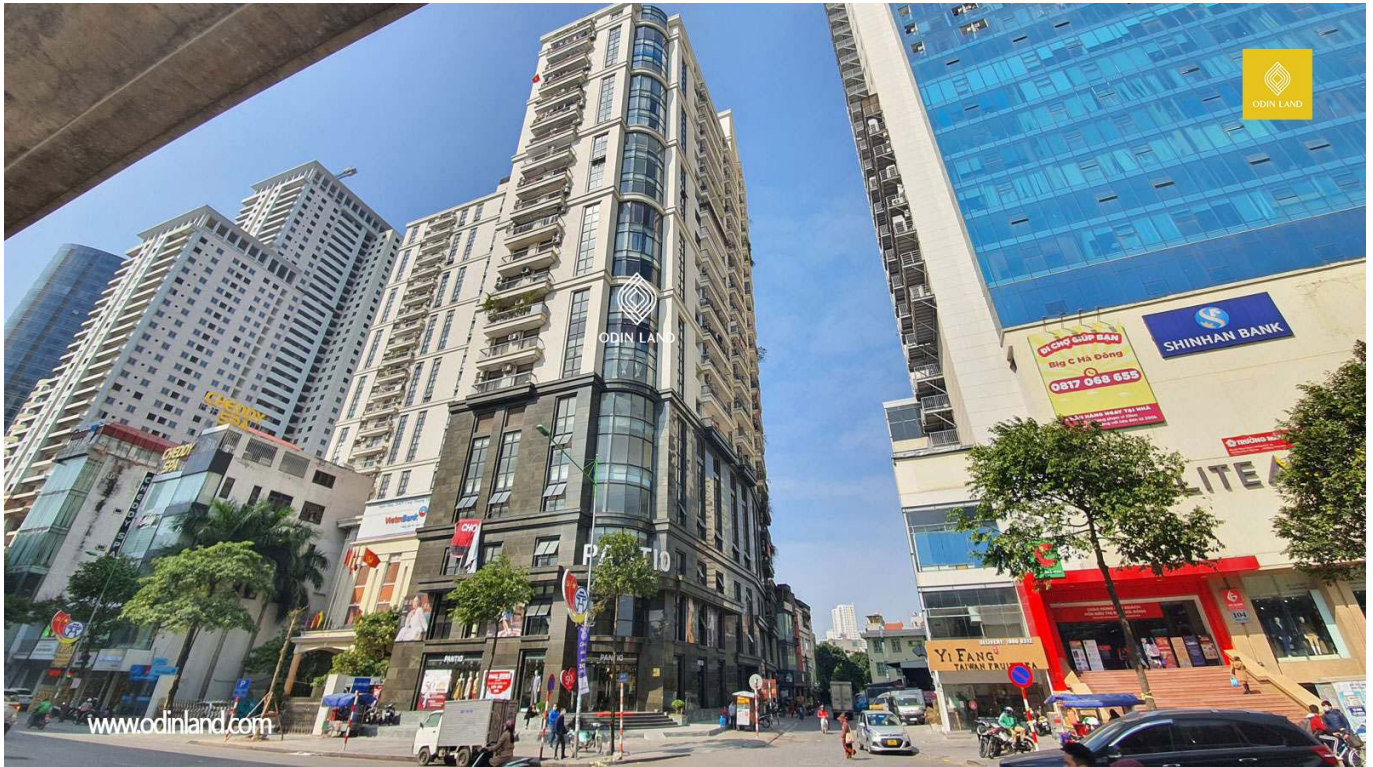

WESTA HA DONG TOWER

Highlights

Densely populated area with many amenities.

Located in a prime location of Ha Dong district.

The façade stands out on the main road, easy to identify.

Factsheets

Grade: **Grade B**

Last updated on: 25/08/2023

The data is for reference only at the time of update.

Facilities

Pantino Fashion at floor 1

ATM Vietinbank

View on map

**Hà Nội**

Address: Tầng 3B, Tòa nhà Sông Đà, Phạm Hùng, Nam Từ Liêm